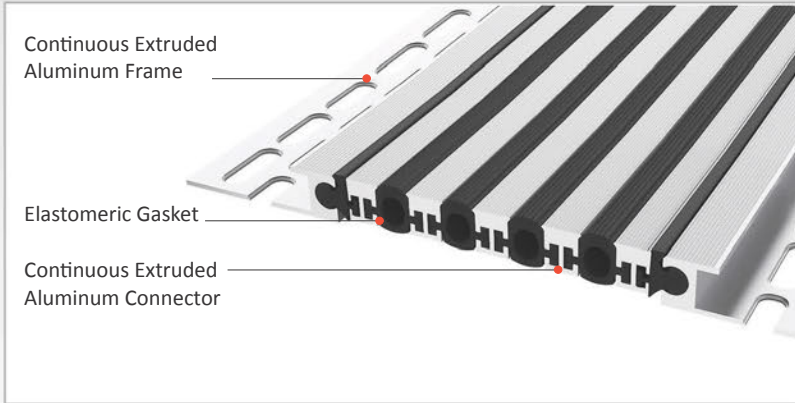

AS A126 flush mounted profile can easily be installed by means of screws to all types of wall & ceiling. Adjustable interlocking profile and gasket configuration makes it available for gaps up to 200 mm. Multipartite design ensures the profile to meet displacements in 3 directions. If inquired, AS A126 can be applied with floor type AS A226 and this dual application brings in a decorative aspect. Profiles are delivered factory-assembled.

- Application Areas** : Indoor & Outdoor / Wall & Ceiling
- Ideal for** : Shopping Malls, Airports, Residences, Hospitals, Hotels, Commercial & Public Buildings etc.
- Material** : Mill Finish Aluminum (Anodizing optional), TPE Gasket
- Aluminum Alloy** : 6063 AA-USA / EN AW 6063
- Optional Supplies** : Fire Barrier, Waterproof EPDM membrane

* Visuals are representative and the profile configuration may differ depending on the characteristics requested.

GASKET COLORS **BLACK** GREY BEIGE Custom Colors available.

LOCATION	MODEL	GAP (Fb) mm	HEIGHT (H) MM	OVERALL WIDTH (B) mm	VISIBLE WIDTH (S) mm	MOVEMENT (W) mm	LOAD CAPACITY	STANDARD LENGTH (mt)
Wall to Wall	AS A126-030	30	15 / 28	128	48	± 2	N/A	3
	AS A126-050	50	15 / 28	148	68	± 4	N/A	3
	AS A126-060	60	15 / 28	170	90	± 6	N/A	3
	AS A126-080	80	15 / 28	190	110	± 8	N/A	3
	AS A126-100	100	15 / 28	210	131	± 10	N/A	3
	AS A126-120	120	15 / 28	231	152	± 12	N/A	3
	AS A126-140	140	15 / 28	252	173	± 14	N/A	3
	AS A126-160	160	15 / 28	273	193	± 16	N/A	3
	AS A126-200	200	15 / 28	315	235	± 20	N/A	3

Note: Please ask for different sizes

Profil No Profile Number	AS A126 140	AS A126 140K
Fb (mm)	140	140
H (mm) yaklaşık approx.	28	28
W± (mm) yaklaşık approx.	±14	±14
Renk Color	Alüminyum: Natürel, Fitiller: Siyah, gri, diğer Aluminum: Natural, Inserts: Black, grey, others	
Malzeme Material	Alüminyum, TPE Termoplastik Elastomer Aluminum, TPE Thermoplastic Elastomer	
Standart Uzunluk Standard Length	3	