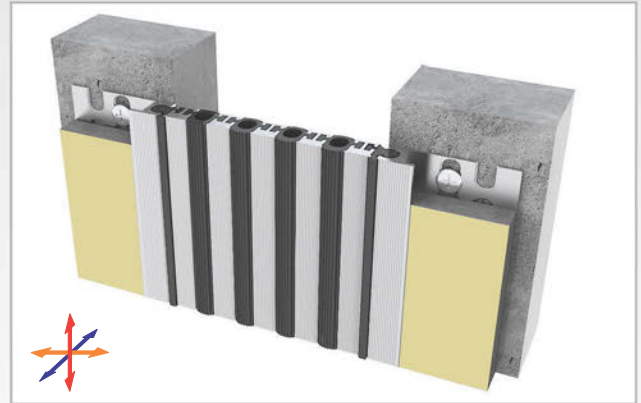

AS A126 flush mounted profile can easily be installed by means of screws to all types of wall & ceiling. Adjustable interlocking profile and gasket configuration makes it available for gaps up to 200 mm. Multipartite design ensures the profile to meet displacements in 3 directions. If inquired, AS A126 can be applied with floor type AS A226 and this dual application brings in a decorative aspect. Profiles are delivered factory-assembled.

- Application Areas** : Indoor & Outdoor / Wall & Ceiling
- Ideal for** : Shopping Malls, Airports, Residences, Hospitals, Hotels, Commercial & Public Buildings etc.
- Material** : Mill Finish Aluminum (Anodizing optional), TPE Gasket
- Aluminum Alloy** : 6063 AA-USA / EN AW 6063
- Optional Supplies** : Fire Barrier, Waterproof EPDM membrane

* Visuals are representative and the profile configuration may differ depending on the characteristics requested.

GASKET COLORS **BLACK** GREY BEIGE Custom Colors available.

LOCATION	MODEL	GAP (Fb) mm	HEIGHT (H) MM	OVERALL WIDTH (B) mm	VISIBLE WIDTH (S) mm	MOVEMENT (W) mm	LOAD CAPACITY	STANDARD LENGTH (mt)
Wall to Wall	AS A126-030	30	15 / 28	128	48	± 2	N/A	3
	AS A126-050	50	15 / 28	148	68	± 4	N/A	3
	AS A126-060	60	15 / 28	170	90	± 6	N/A	3
	AS A126-080	80	15 / 28	190	110	± 8	N/A	3
	AS A126-100	100	15 / 28	210	131	± 10	N/A	3
	AS A126-120	120	15 / 28	231	152	± 12	N/A	3
	AS A126-140	140	15 / 28	252	173	± 14	N/A	3
	AS A126-160	160	15 / 28	273	193	± 16	N/A	3
	AS A126-200	200	15 / 28	315	235	± 20	N/A	3

Note: Please ask for different sizes

Profil No Profile Number	AS A126 140	AS A126 140K
Fb (mm)	140	140
H (mm) yaklaşık approx.	28	28
W± (mm) yaklaşık approx.	±14	±14
Renk Color	Alüminyum: Natürel, Fitiller: Siyah, gri, diğer Aluminum: Natural, Inserts: Black, grey, others	
Malzeme Material	Alüminyum, TPE Termoplastik Elastomer Aluminum, TPE Thermoplastic Elastomer	
Standart Uzunluk Standard Length	3	