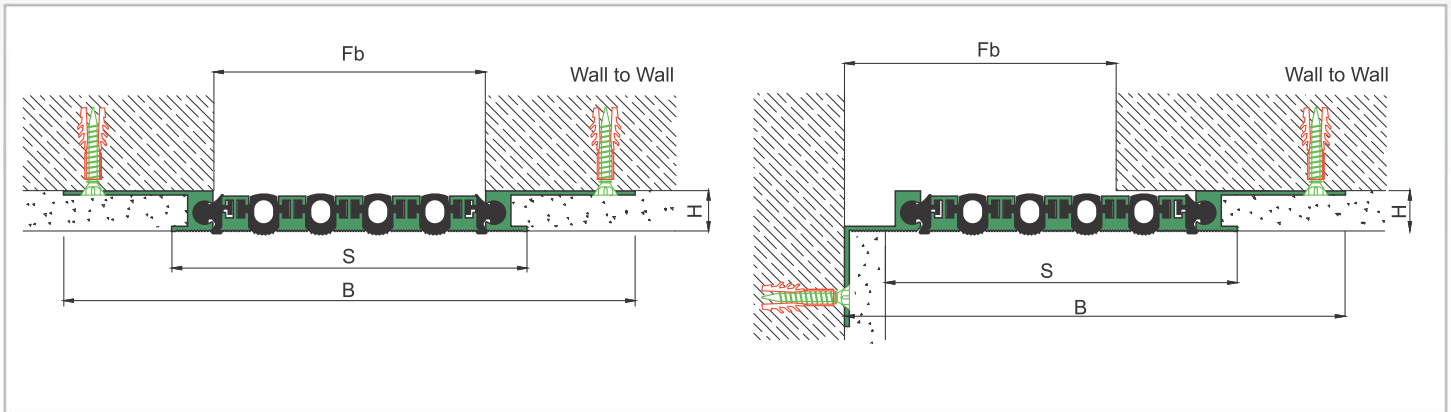

AS A126 flush mounted profile can easily be installed by means of screws to all types of wall & ceiling. Adjustable interlocking profile and gasket configuration makes it available for gaps up to 200 mm. Multipartite design ensures the profile to meet displacements in 3 directions. If inquired, AS A126 can be applied with floor type AS A226 and this dual application brings in a decorative aspect. Profiles are delivered factory-assembled.

- Application Areas** : Indoor & Outdoor / Wall & Ceiling
- Ideal for** : Shopping Malls, Airports, Residences, Hospitals, Hotels, Commercial & Public Buildings etc.
- Material** : Mill Finish Aluminum (Anodizing optional), TPE Gasket
- Aluminum Alloy** : 6063 AA-USA / EN AW 6063
- Optional Supplies** : Fire Barrier, Waterproof EPDM membrane

* Visuals are representative and the profile configuration may differ depending on the characteristics requested.

GASKET COLORS **BLACK** GREY BEIGE Custom Colors available.

LOCATION	MODEL	GAP (Fb) mm	HEIGHT (H) MM	OVERALL WIDTH (B) mm	VISIBLE WIDTH (S) mm	MOVEMENT (W) mm	LOAD CAPACITY	STANDARD LENGTH (mt)
Wall to Wall	AS A126-030	30	15 / 28	128	48	± 2	N/A	3
	AS A126-050	50	15 / 28	148	68	± 4	N/A	3
	AS A126-060	60	15 / 28	170	90	± 6	N/A	3
	AS A126-080	80	15 / 28	190	110	± 8	N/A	3
	AS A126-100	100	15 / 28	210	131	± 10	N/A	3
	AS A126-120	120	15 / 28	231	152	± 12	N/A	3
	AS A126-140	140	15 / 28	252	173	± 14	N/A	3
	AS A126-160	160	15 / 28	273	193	± 16	N/A	3
	AS A126-200	200	15 / 28	315	235	± 20	N/A	3

Note: Please ask for different sizes

Profil No Profile Number	AS A126 140	AS A126 140K
Fb (mm)	140	140
H (mm) yaklaşık approx.	28	28
W± (mm) yaklaşık approx.	±14	±14
Renk Color	Alüminyum: Natürel, Fitiller: Siyah, gri, diğer Aluminum: Natural, Inserts: Black, grey, others	
Malzeme Material	Alüminyum, TPE Termoplastik Elastomer Aluminum, TPE Thermoplastic Elastomer	
Standart Uzunluk Standard Length	3	