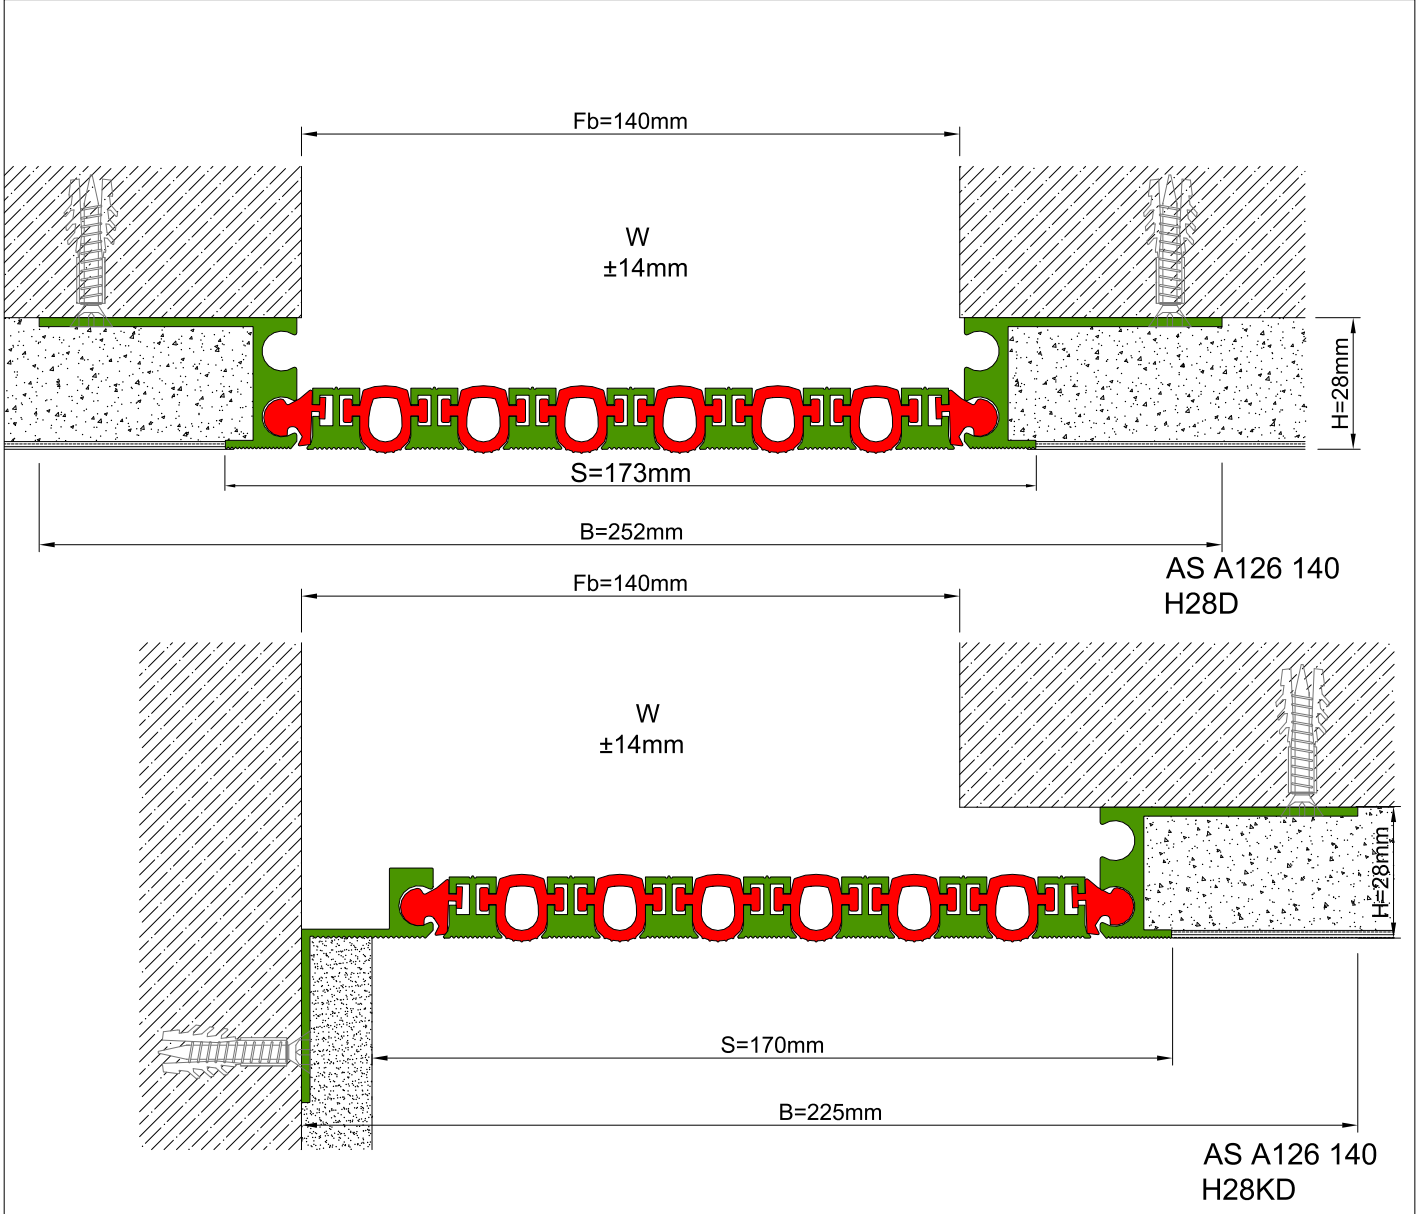

AS A126 flush mounted profile can easily be installed by means of screws to all types of wall & ceiling. Adjustable interlocking profile and gasket configuration makes it available for gaps up to 200 mm. Multipartite design ensures the profile to meet displacements in 3 directions. If inquired, AS A126 can be applied with floor type AS A226 and this dual application brings in a decorative aspect. Profiles are delivered factory-assembled.

- Application Areas** : Indoor & Outdoor / Wall & Ceiling
- Ideal for** : Shopping Malls, Airports, Residences, Hospitals, Hotels, Commercial & Public Buildings etc.
- Material** : Mill Finish Aluminum (Anodizing optional), TPE Gasket
- Aluminum Alloy** : 6063 AA-USA / EN AW 6063
- Optional Supplies** : Fire Barrier, Waterproof EPDM membrane

* Visuals are representative and the profile configuration may differ depending on the characteristics requested.

GASKET COLORS **BLACK** GREY BEIGE Custom Colors available.

LOCATION	MODEL	GAP (Fb) mm	HEIGHT (H) MM	OVERALL WIDTH (B) mm	VISIBLE WIDTH (S) mm	MOVEMENT (W) mm	LOAD CAPACITY	STANDARD LENGTH (mt)
Wall to Wall	AS A126-030	30	15 / 28	128	48	± 2	N/A	3
	AS A126-050	50	15 / 28	148	68	± 4	N/A	3
	AS A126-060	60	15 / 28	170	90	± 6	N/A	3
	AS A126-080	80	15 / 28	190	110	± 8	N/A	3
	AS A126-100	100	15 / 28	210	131	± 10	N/A	3
	AS A126-120	120	15 / 28	231	152	± 12	N/A	3
	AS A126-140	140	15 / 28	252	173	± 14	N/A	3
	AS A126-160	160	15 / 28	273	193	± 16	N/A	3
	AS A126-200	200	15 / 28	315	235	± 20	N/A	3

Note: Please ask for different sizes

Profil No Profile Number	AS A126 140	AS A126 140K
Fb (mm)	140	140
H (mm) yaklaşık approx.	28	28
W± (mm) yaklaşık approx.	±14	±14
Renk Color	Alüminyum: Natürel, Fitiller: Siyah, gri, diğer Aluminum: Natural, Inserts: Black, grey, others	
Malzeme Material	Alüminyum, TPE Termoplastik Elastomer Aluminum, TPE Thermoplastic Elastomer	
Standart Uzunluk Standard Length	3	